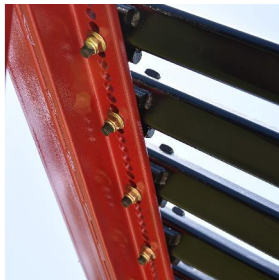

## The Pitbull PB678 Static Grizzly

Pitbull Grizzly, a quality, easy to use, Heavy Duty Compact Static Grizzly. Built to last.

Check these features:

- » Built with Pitbull's rugged, tubular frame construction
- » 7'2" tip height. Compatible with any material handler capable of 8' dump height
- » Comes standard from factory with 18 bars set to 2" minus spacing
- » Easy to transport & position using standard "D" ring lift lugs
- » Quick easy bar removal utilizing 2 bolts per bar, swap bars in minutes. Additional bars available for a smaller opening if required
- » Bars are 2" square steel tubes with full 1/4" wall thickness
- » 1" spacing on bar placement holes. 1/2" square head bolts secure bars, one at each end. Bolts pass completely thru bar & support
- » Structure built to last. Operating weight 2,416 pounds
- » Large access opening under screen deck for easy material removal
- » Expansive deck area. Measures 76" deep, 100" long and 7'2" high
- » Economical to own and virtually no maintenance