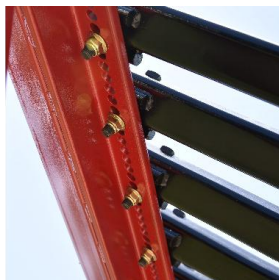

Lake Erie Portable Screeners

Proudly Presents:

The Pitbull PB148 Static Grizzly

Pitbull Grizzly, a quality, easy to use, Heavy Duty Static Grizzly. Built to last.

Check these features:

- » Built with Pitbull's rugged, tubular frame construction
- » 10' tip height. Compatible with any material handler capable of 10' dump height
- » Comes standard from factory with 18 bars set to 4" minus spacing
- » Easy to transport & position using standard "D" ring lift lugs
- » Quick easy bar removal utilizing 2 bolts per bar, swap bars in minutes. Additional bars available for a smaller opening if required
- » Bars are 3" square steel tubes with full 3/8" wall thickness
- » 1" spacing on bar placement holes. 3/4" square head bolts secure bars, one at each end. Bolts pass completely thru bar & support
- » Structure built to last. Operating weight 6,487 pounds
- » Large access opening under screen deck for easy material removal
- » Expansive deck area. Measures 132" deep, 168" long and 120" high
- » Economical to own and virtually no maintenance